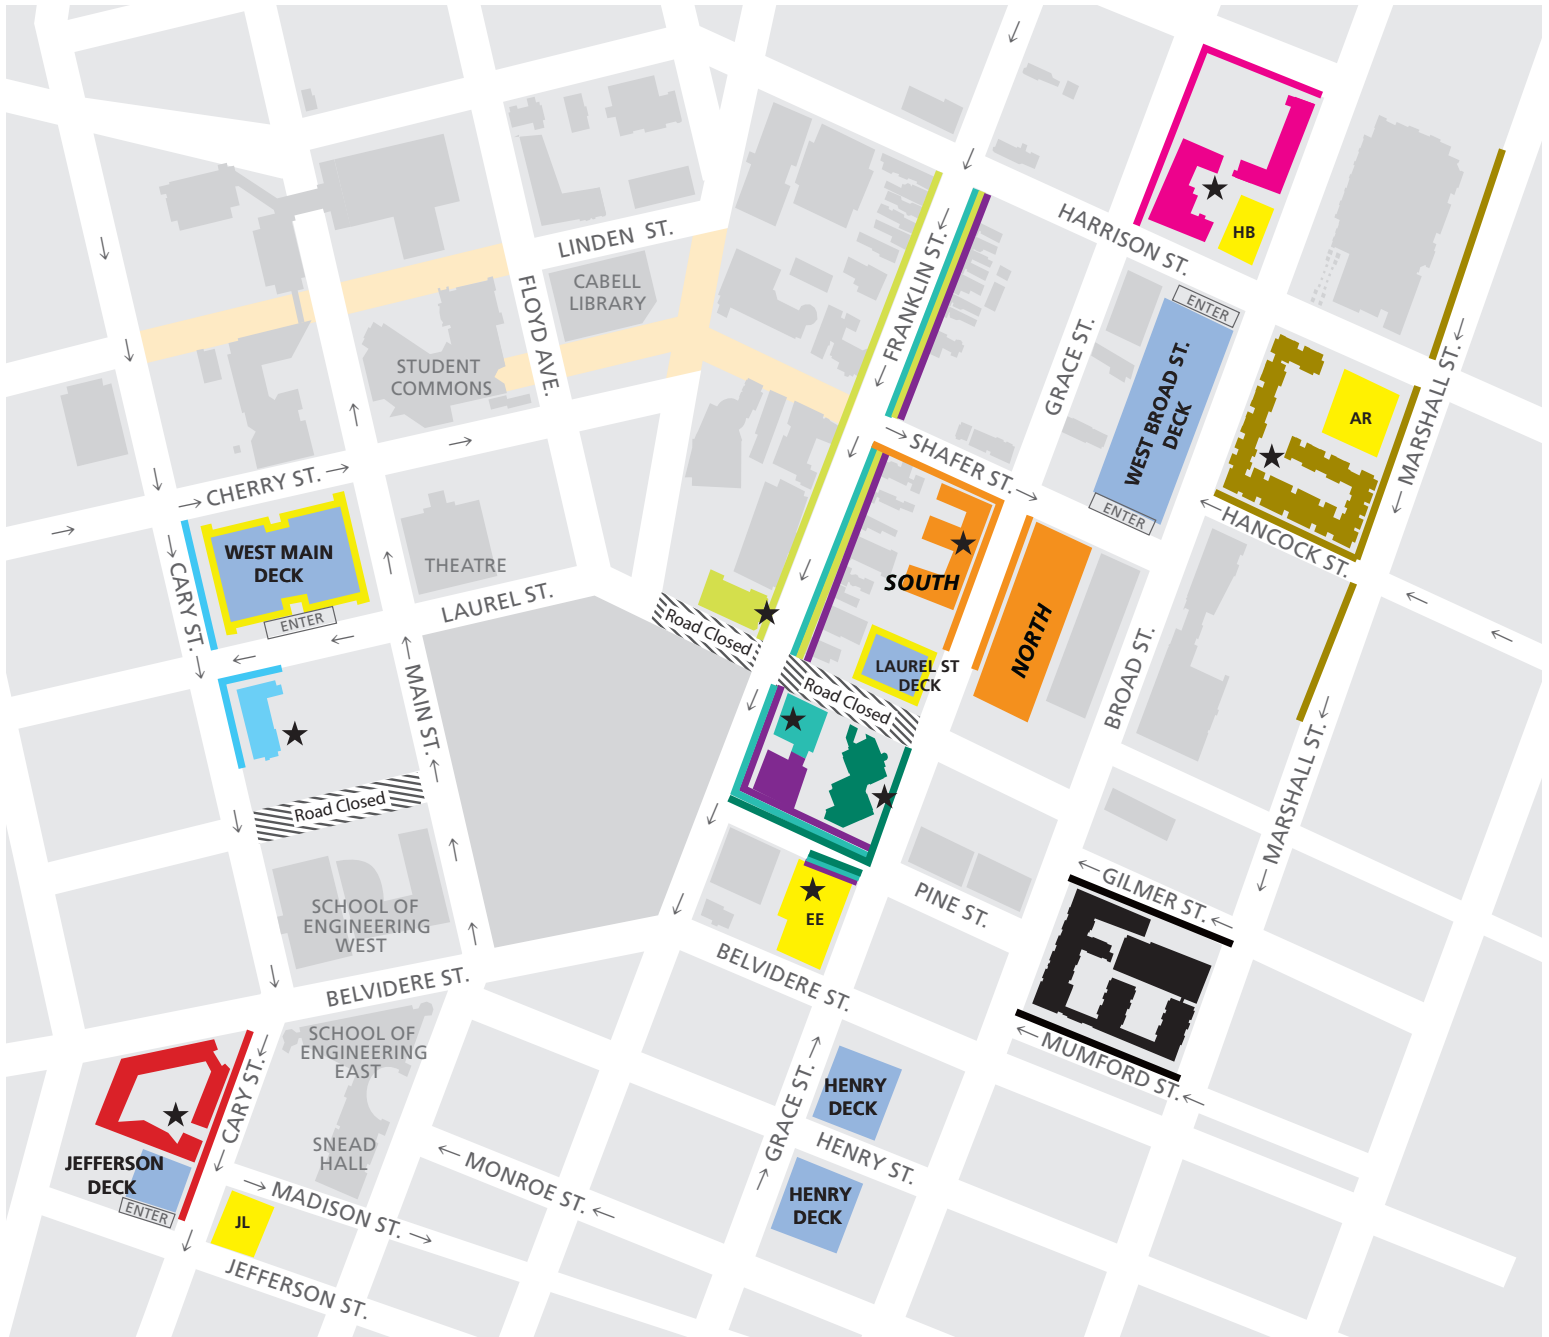

MONROE PARK CAMPUS MOVE-IN, UNLOADING AND PARKING MAP

- | | | |
|--|---|---|
|  Ackell |  Grace & Broad |  Long Term Parking |
|  Brandt |  The Honors College |  Short term parking |
|  Broad & Belvidere |  Johnson |  Long & Short Term Parking |
|  Cary & Belvidere |  Rhoads |  Water Station |
|  Gladding Residence Center |  West Grace North and West Grace South | |

CABANISS HALL MOVE-IN, UNLOADING AND PARKING MAP

■ Cabaniss Hall

■ Unloading and Long term parking Deck

★ Water Station