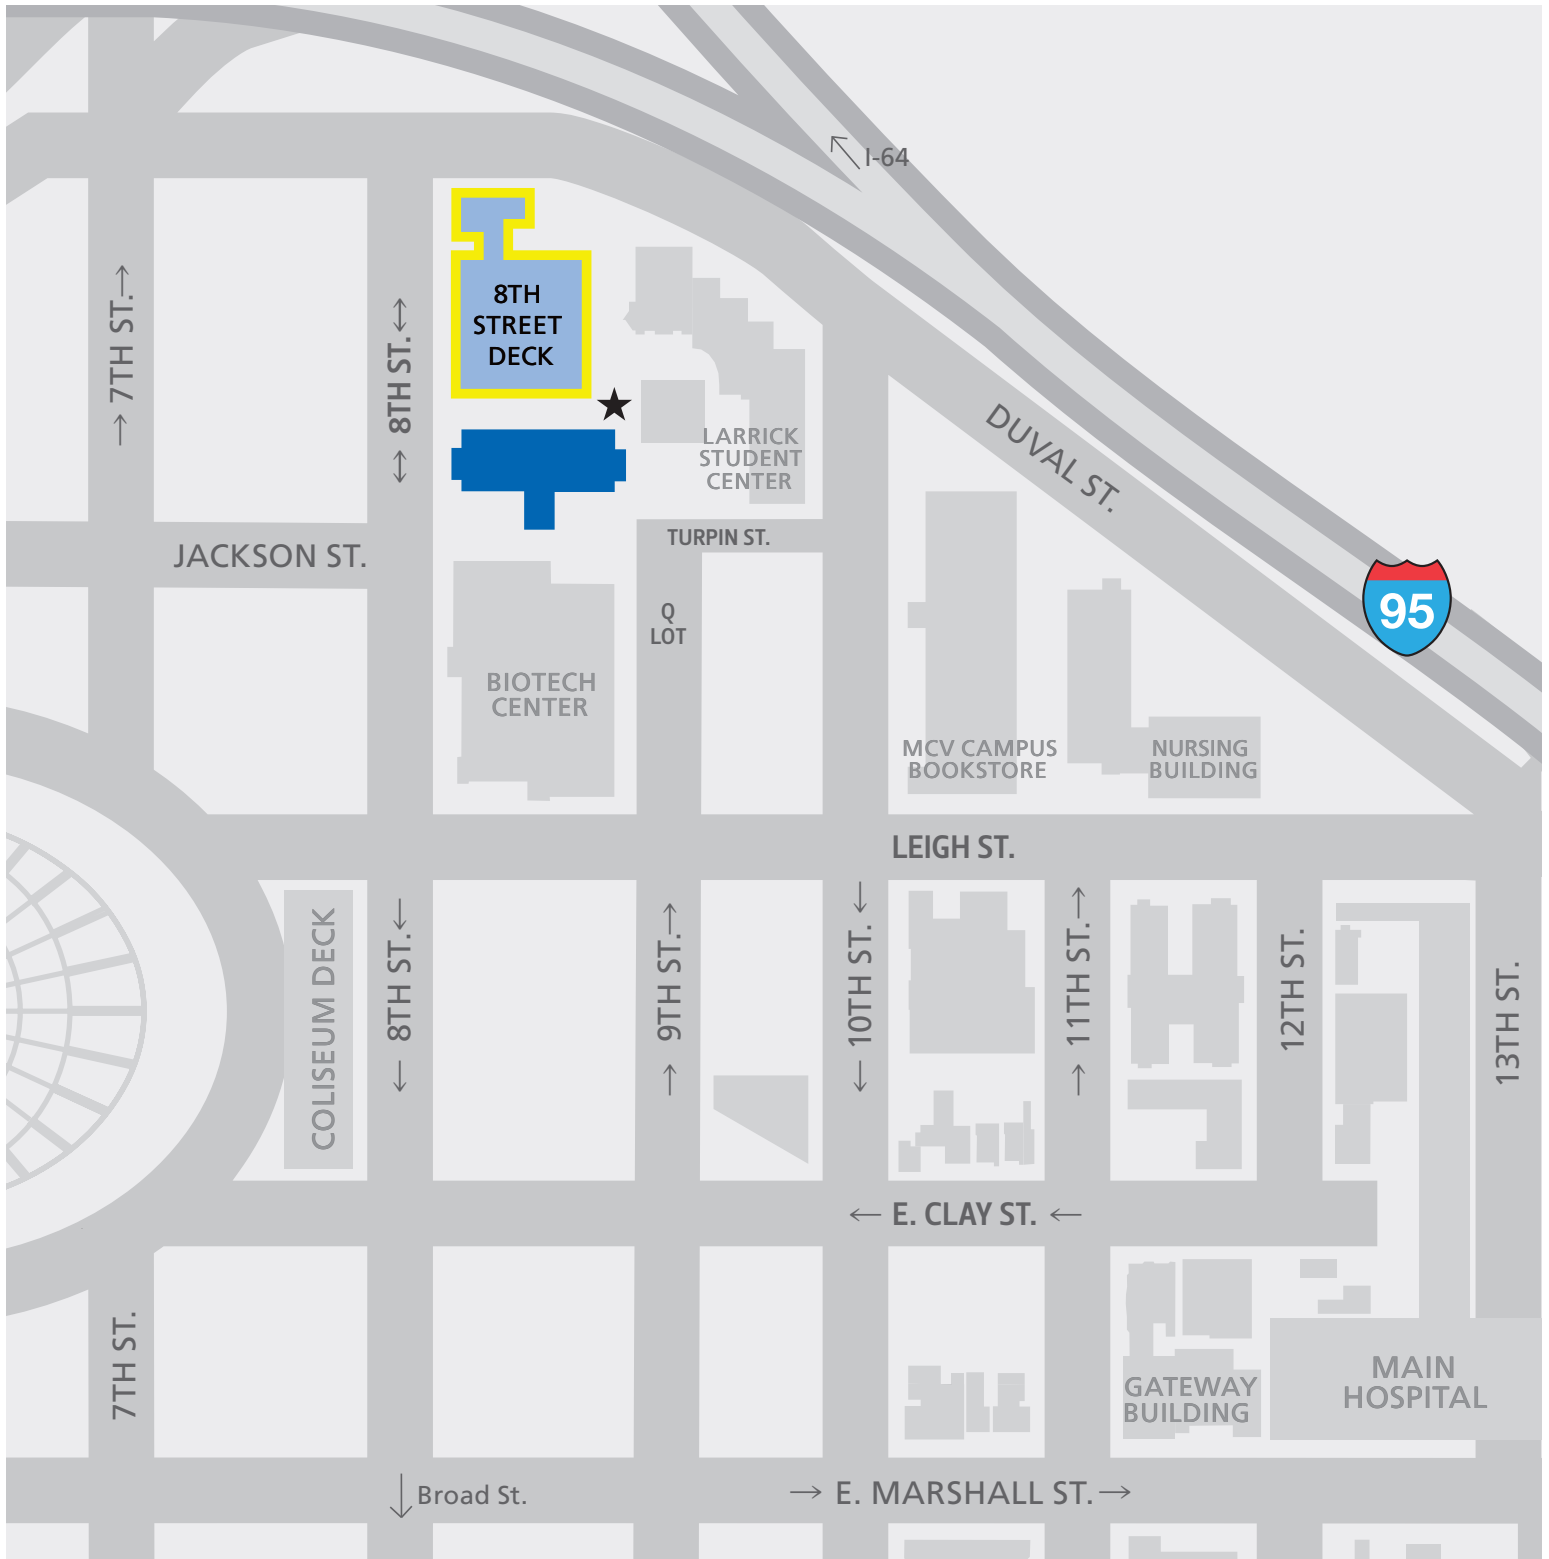

MONROE PARK CAMPUS MOVE-IN, UNLOADING AND PARKING MAP

- | | | |
|--|---|---|
|  Ackell |  Grace & Broad |  Long Term Parking |
|  Brandt |  The Honors College |  Short term parking |
|  Broad & Belvidere |  Johnson |  Long & Short Term Parking |
|  Cary & Belvidere |  Rhoads |  Water Station |
|  Gladding Residence Center |  West Grace North and West Grace South | |

CABANISS HALL MOVE-IN, UNLOADING AND PARKING MAP

■ Cabaniss Hall

■ Unloading and Long term parking Deck

★ Water Station