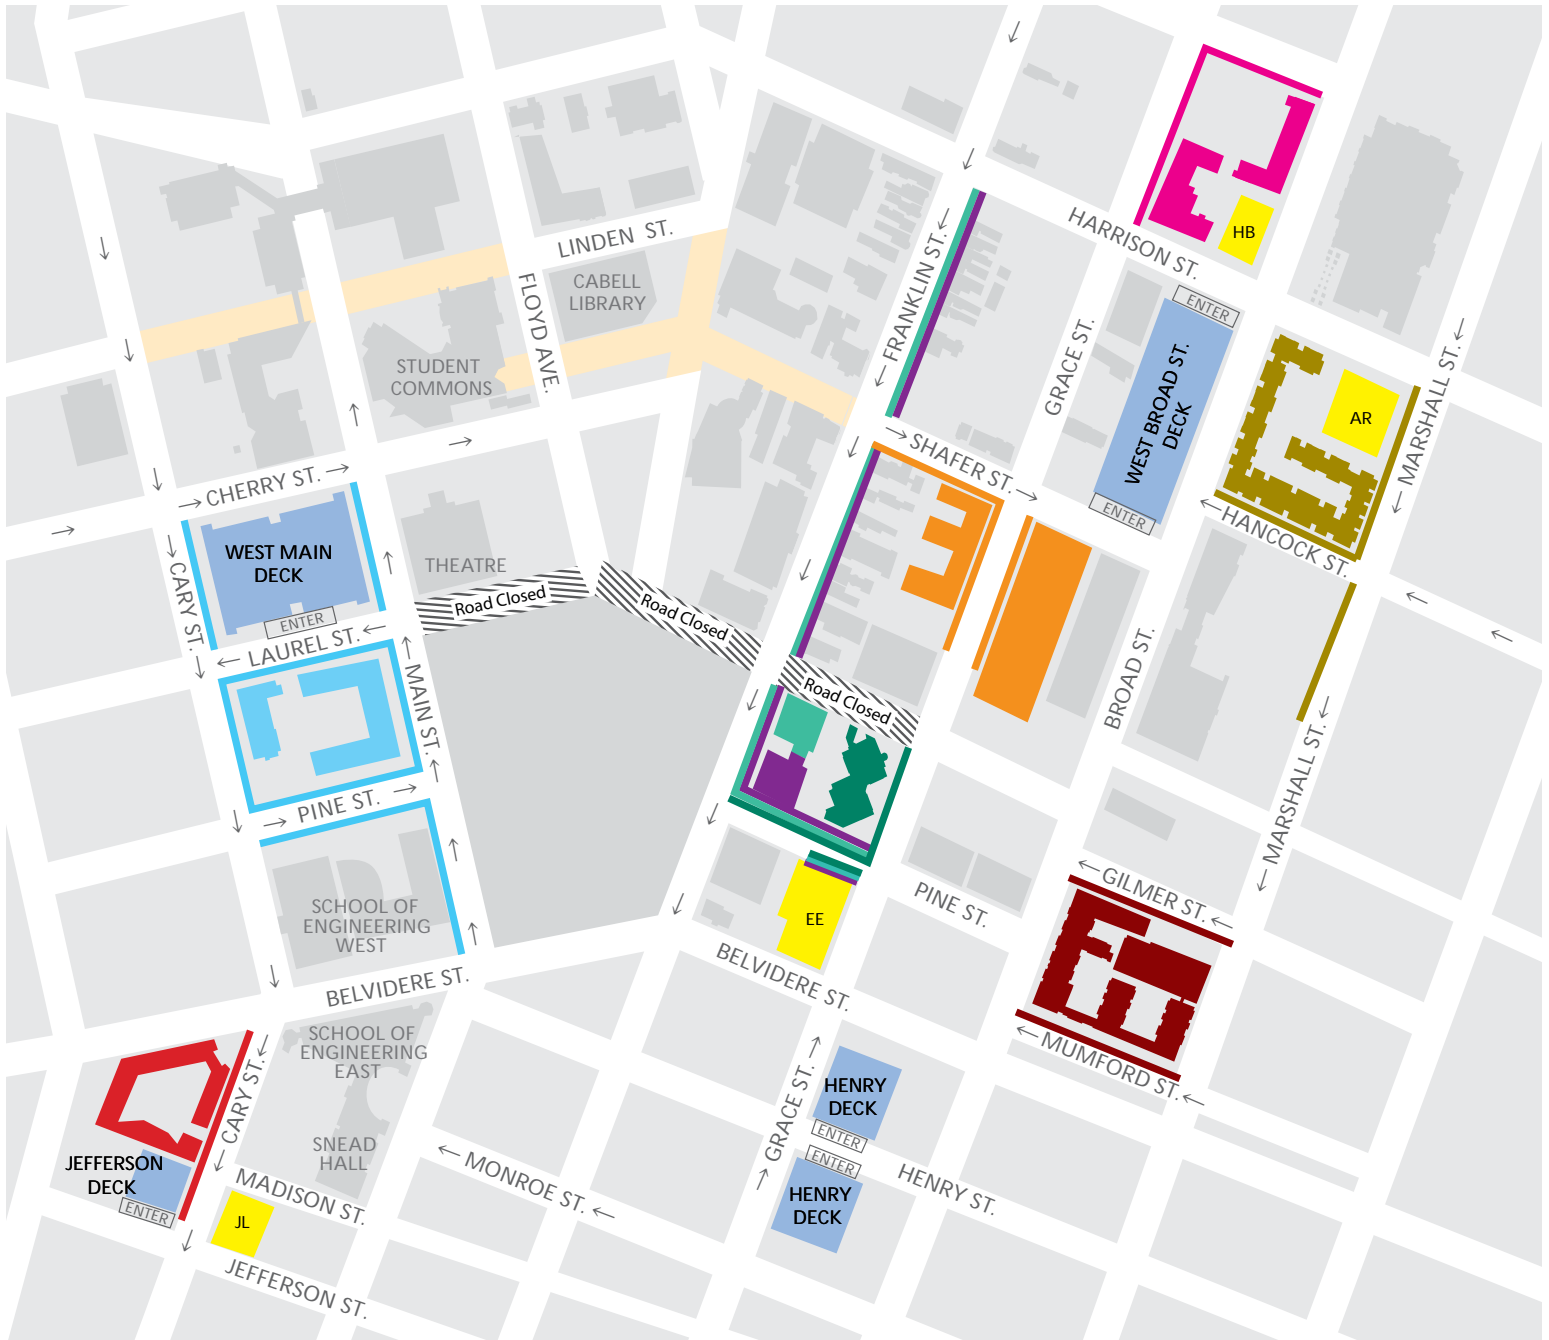

# MONROE PARK CAMPUS MOVE-IN, UNLOADING AND PARKING MAP

- |  |  |  |
|--|--|--|
| <span style="color: #8B873E;">■</span> Ackell            | <span style="color: #ADD8E6;">■</span> Gladding Residence Center & Gladding Residence Center III | <span style="color: #FF8C00;">■</span> West Grace North and West Grace South |
| <span style="color: #20B2AA;">■</span> Brandt            | <span style="color: #FF00FF;">■</span> Grace & Broad   | <span style="color: #6495ED;">■</span> 5-Hour Parking                        |
| <span style="color: #8B0000;">■</span> Broad & Belvidere | <span style="color: #008000;">■</span> The Honors College  | <span style="color: #FFFF00;">■</span> Overflow Unloading Zone               |
| <span style="color: #FF0000;">■</span> Cary & Belvidere  | <span style="color: #483D8B;">■</span> Rhoads  |  |